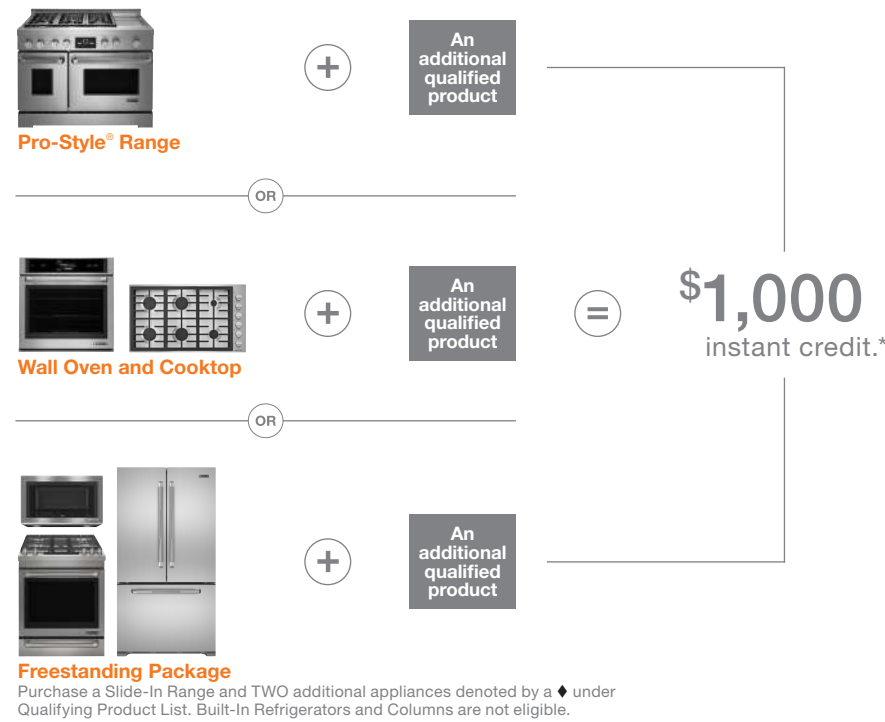

COMPLIMENTS

OF JENN-AIR BRAND

TIER 1

TIER 2