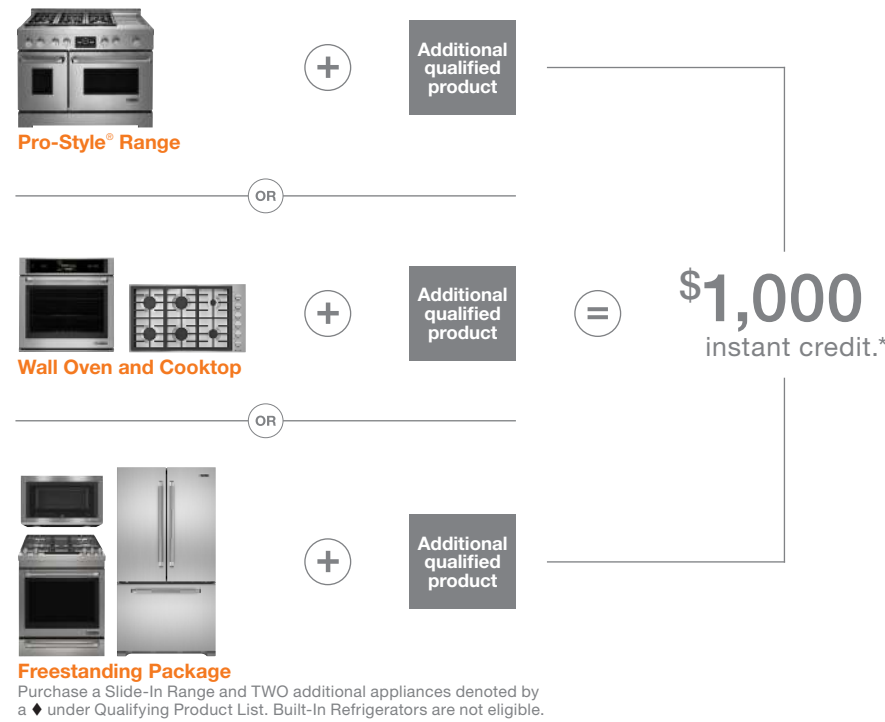

COMPLIMENTS

OF JENN-AIR BRAND

TIER 1